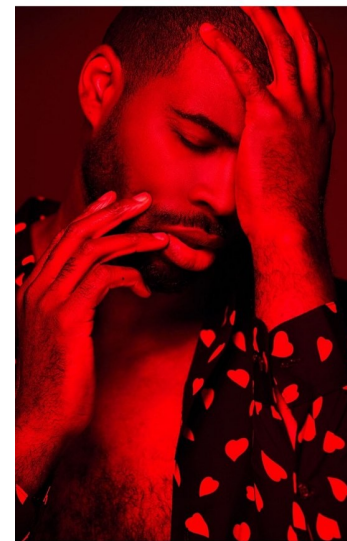

Oheni

HEIGHT 6'2" CHEST 37.5" WAIST 30" INSEAM 32" COLLAR 15"
SLEEVE 35.5" SUIT 38" SUIT LENGTH L SHOE 11 US HAIR BLACK
EYES BROWN

TRUE
MODEL MANAGEMENT

265 W 37th Street | New York, NY 10018
+1 212-239-8783 | info@truemodel.net