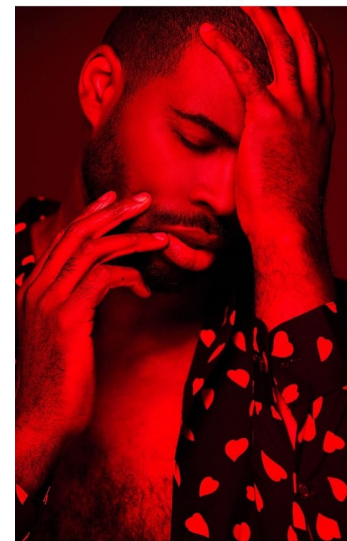

Oheni M

HEIGHT 6'2" CHEST 43" WAIST 34" INSEAM 32" COLLAR 15"  
SLEEVE 35.5" SUIT 43" SUIT LENGTH L SHOE 11 US HAIR BLACK  
EYES BROWN

**TRUE**  
MODEL MANAGEMENT

265 W 37th Street | New York, NY 10018  
+1 212-239-8783 | [info@truemodel.net](mailto:info@truemodel.net)