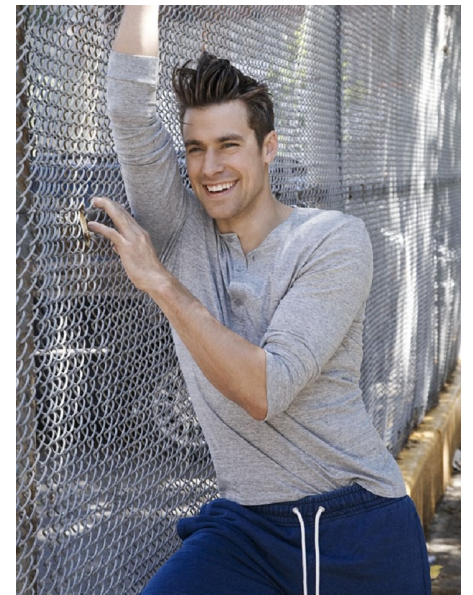

Gavin

HEIGHT 6'0" WAIST 32" INSEAM 32" COLLAR 16" SLEEVE 34"  
SUIT 40" SUIT LENGTH R SHOE 10.5 US HAIR LIGHT BROWN  
EYES BLUE

**TRUE**  
MODEL MANAGEMENT

265 W 37th Street | New York, NY 10018  
+1 212-239-8783 | info@truemodel.net