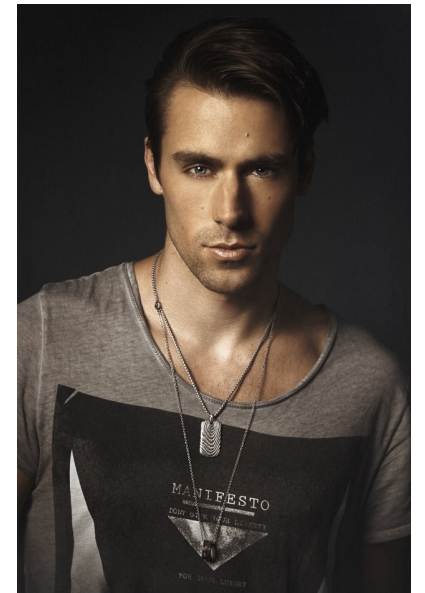

Gavin E

HEIGHT 6'0" WAIST 32" INSEAM 32" COLLAR 16" SLEEVE 34"
SUIT 40" SUIT LENGTH R SHOE 10.5 US HAIR LIGHT BROWN
EYES BLUE

TRUE
MODEL MANAGEMENT

265 W 37th Street | New York, NY 10018
+1 212-239-8783 | info@truemodel.net