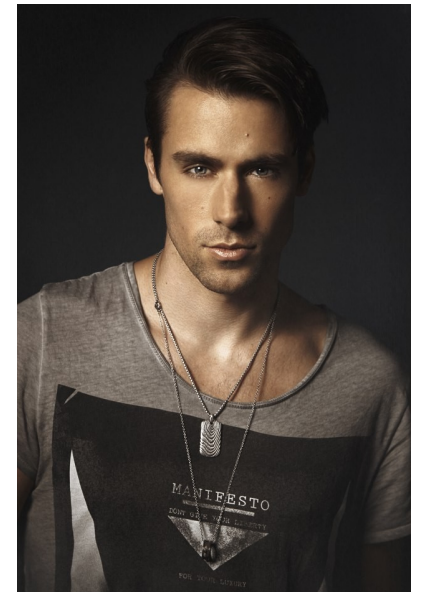

Gavin

HEIGHT 6'0" WAIST 32" INSEAM 32" COLLAR 16" SLEEVE 34"  
SUIT 40" SUIT LENGTH R SHOE 10.5 US HAIR LIGHT BROWN  
EYES BLUE

**TRUE**  
MODEL MANAGEMENT

265 W 37th Street | New York, NY 10018  
+1 212-239-8783 | info@truemodel.net