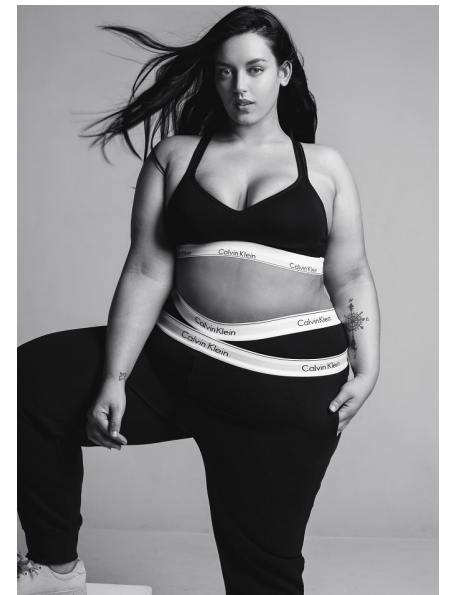

Marissa

HEIGHT 5'7" BUST 38" D WAIST 39" HIPS 55" DRESS 20 US SHOE 8
US HAIR BROWN EYES BROWN

TRUE
MODEL MANAGEMENT

265 W 37th Street | New York, NY 10018
+1 212-239-8783 | info@truemodel.net