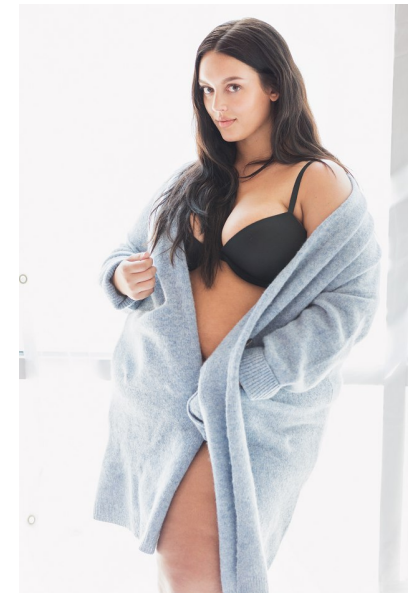

Marissa

HEIGHT 5'7" BUST 38" D WAIST 39" HIPS 55" DRESS 20 US SHOE 8
US HAIR BROWN EYES BROWN

TRUE
MODEL MANAGEMENT

265 W 37th Street | New York, NY 10018
+1 212-239-8783 | info@truemodel.net