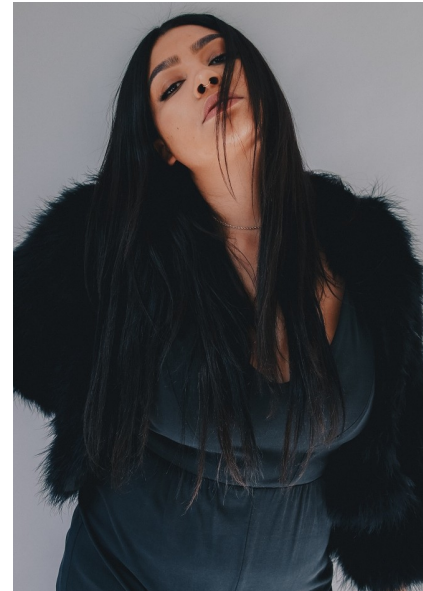

Jaime

HEIGHT 5'9" BUST 38" D WAIST 32" HIPS 45" DRESS 10-12 US  
SHOE 9.5 US HAIR BROWN EYES BROWN

**TRUE**  
MODEL MANAGEMENT

265 W 37th Street | New York, NY 10018  
+1 212-239-8783 | [info@truemodel.net](mailto:info@truemodel.net)