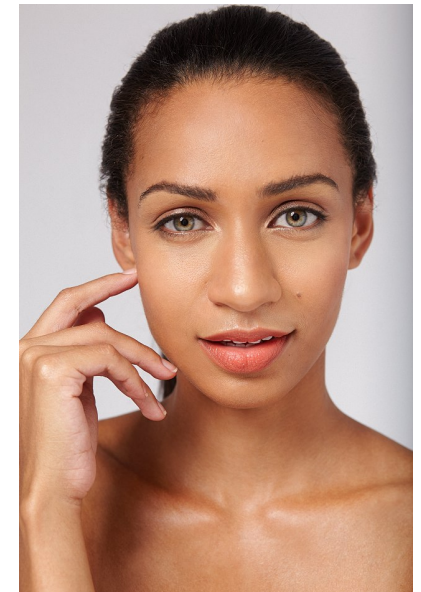

Chelsea H

HEIGHT 5'9" BUST 32" B WAIST 26" HIPS 37" DRESS 2-4 US SHOE 7.5  
US HAIR DARK BROWN EYES GREEN

**TRUE**  
MODEL MANAGEMENT

265 W 37th Street | New York, NY 10018  
+1 212-239-8783 | [info@truemodel.net](mailto:info@truemodel.net)