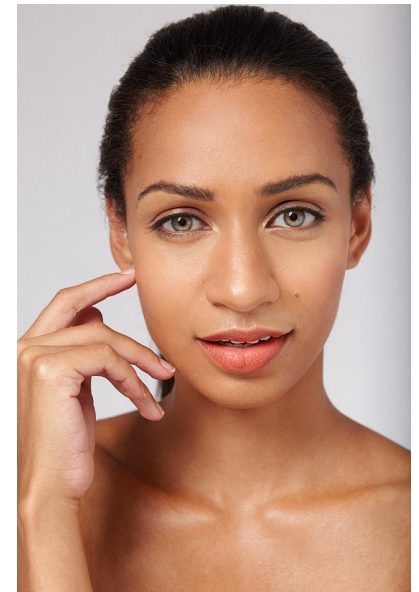

Chelsea

HEIGHT 5'9" BUST 32" B WAIST 26" HIPS 37" DRESS 2-4 US
SHOE 7.5 US HAIR DARK BROWN EYES GREEN

TRUE
MODEL MANAGEMENT

265 W 37th Street | New York, NY 10018
+1 212-239-8783 | info@truemodel.net