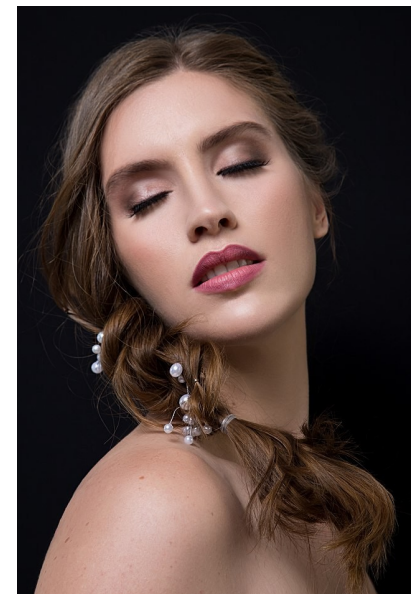

Heidi

HEIGHT 5'8" BUST 34" C WAIST 28" HIPS 38.5" DRESS 6 US SHOE 10
US HAIR BLONDE EYES BLUE

TRUE
MODEL MANAGEMENT

265 W 37th Street | New York, NY 10018
+1 212-239-8783 | info@truemodel.net