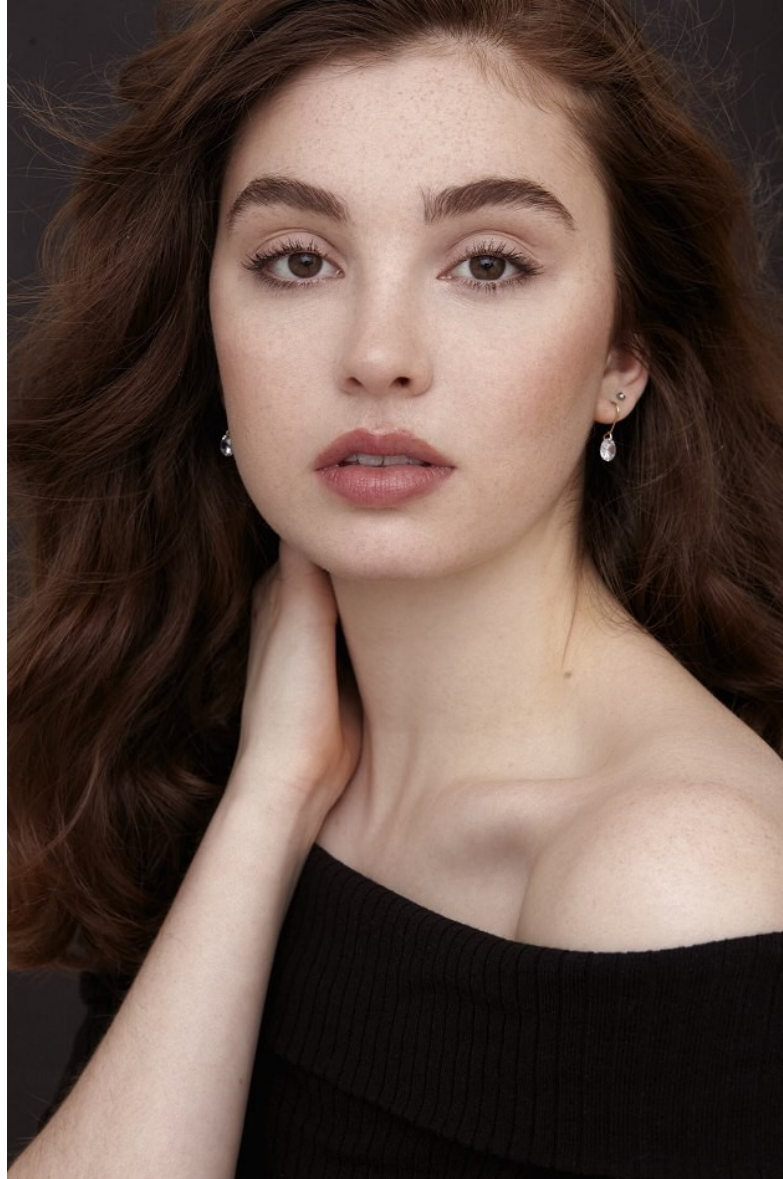

TRUE

MODEL MANAGEMENT

Aleah G

HEIGHT 5'7.5" BUST 34" B WAIST 27" HIPS 37.5" DRESS 4 US SHOE 7 US HAIR AUBURN EYES BROWN

TRUE

MODEL MANAGEMENT

Aleah G

HEIGHT 5'7.5" BUST 34" B WAIST 27" HIPS 37.5" DRESS 4 US SHOE 7 US HAIR AUBURN EYES BROWN