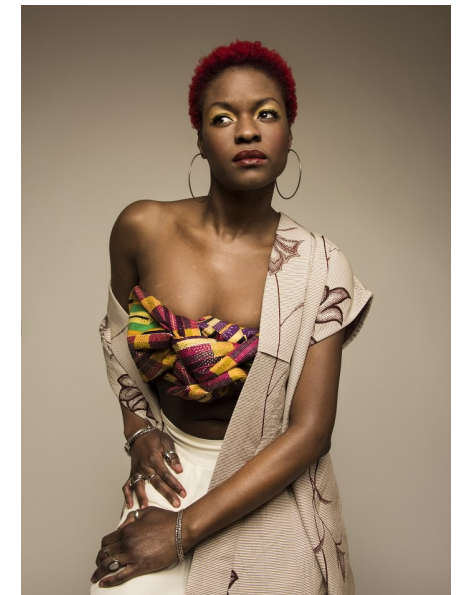

Lulu

HEIGHT 5'5" BUST 34" D WAIST 27" HIPS 37" DRESS 6 US SHOE 9 US  
HAIR RED EYES BROWN

**TRUE**  
MODEL MANAGEMENT

265 W 37th Street | New York, NY 10018  
+1 212-239-8783 | [info@truemodel.net](mailto:info@truemodel.net)