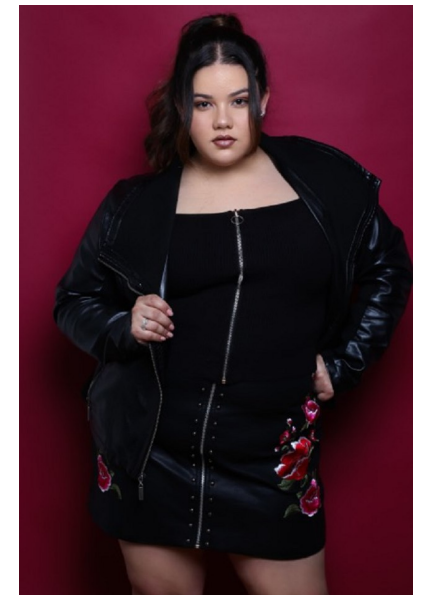

Priscilla

HEIGHT 5'4" BUST 48" D WAIST 45" HIPS 50.5" DRESS 18 US  
SHOE 8 US HAIR BROWN EYES BROWN

**TRUE**  
MODEL MANAGEMENT

265 W 37th Street | New York, NY 10018  
+1 212-239-8783 | [info@truemodel.net](mailto:info@truemodel.net)