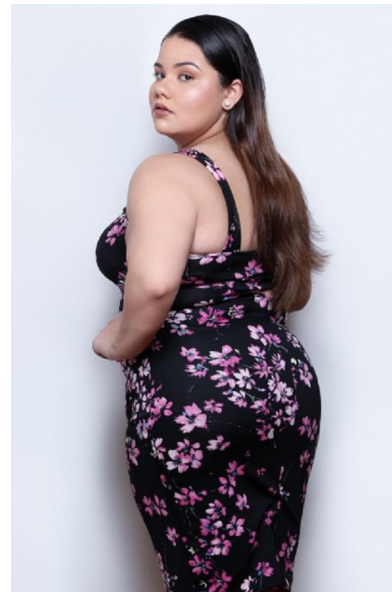

Priscilla

HEIGHT 5'4" BUST 48" D WAIST 45" HIPS 50.5" DRESS 18 US  
SHOE 8 US HAIR BROWN EYES BROWN

**TRUE**  
MODEL MANAGEMENT

265 W 37th Street | New York, NY 10018  
+1 212-239-8783 | [info@truemodel.net](mailto:info@truemodel.net)