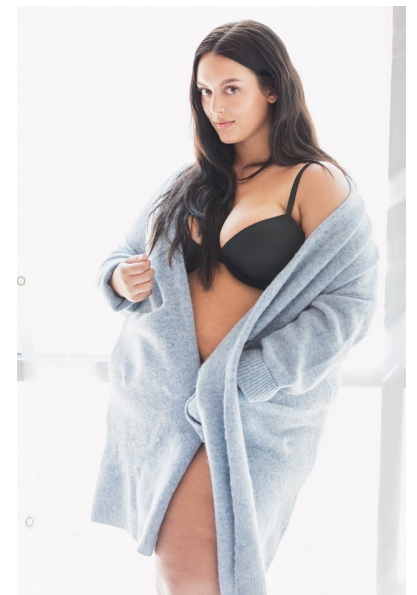

Marissa M

HEIGHT 5'7" BUST 38" D WAIST 40" HIPS 55" DRESS 20 US SHOE 8
US HAIR BROWN EYES BROWN

TRUE
MODEL MANAGEMENT

265 W 37th Street | New York, NY 10018
+1 212-239-8783 | info@truemodel.net