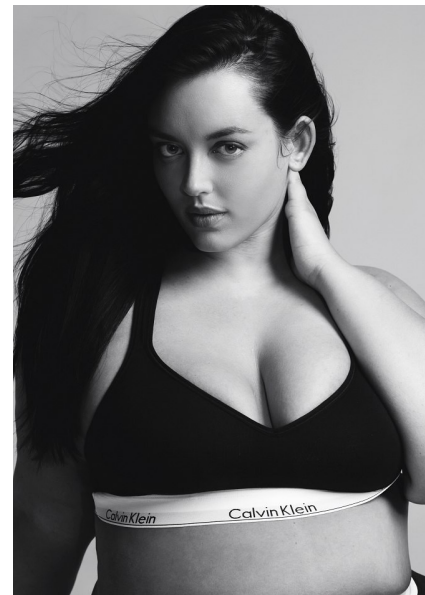

Marissa M

HEIGHT 5'7" BUST 38" D WAIST 40" HIPS 55" DRESS 20 US SHOE 8
US HAIR BROWN EYES BROWN

TRUE
MODEL MANAGEMENT

265 W 37th Street | New York, NY 10018
+1 212-239-8783 | info@truemodel.net