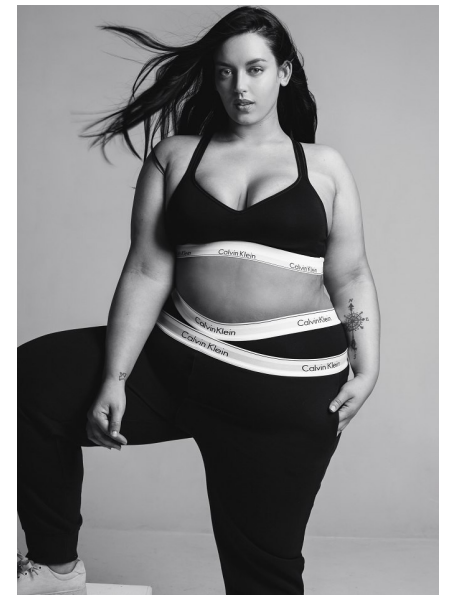

Marissa M

HEIGHT 5'7" BUST 38" D WAIST 40" HIPS 55" DRESS 20 US SHOE 8
US HAIR BROWN EYES BROWN

TRUE
MODEL MANAGEMENT

265 W 37th Street | New York, NY 10018
+1 212-239-8783 | info@truemodel.net