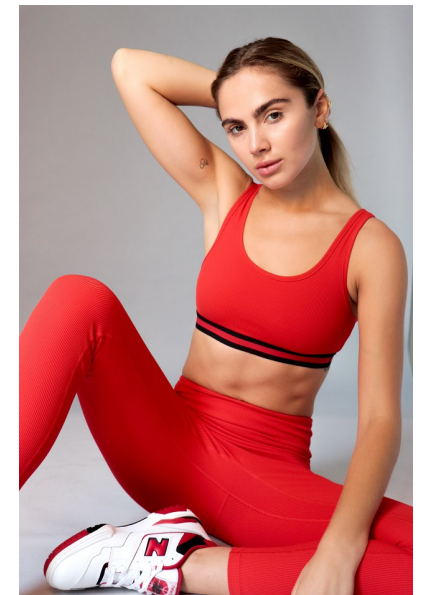

Sheridan H

HEIGHT 5'8" BUST 32" C WAIST 25" HIPS 37" DRESS 2-4 US SHOE 9
US HAIR LIGHT BROWN EYES BROWN

TRUE
MODEL MANAGEMENT

265 W 37th Street | New York, NY 10018
+1 212-239-8783 | info@truemodel.net