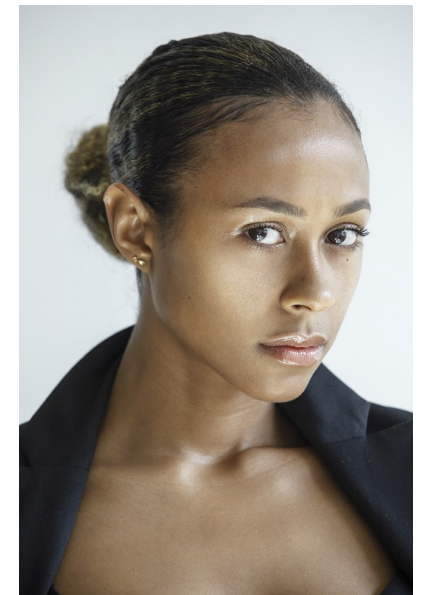

Morgan

HEIGHT 5'11" BUST 34" DD WAIST 28.5" HIPS 39" DRESS 6-8 US
SHOE 11 US HAIR LIGHT BROWN EYES BROWN

TRUE
MODEL MANAGEMENT

265 W 37th Street | New York, NY 10018
+1 212-239-8783 | info@truemodel.net