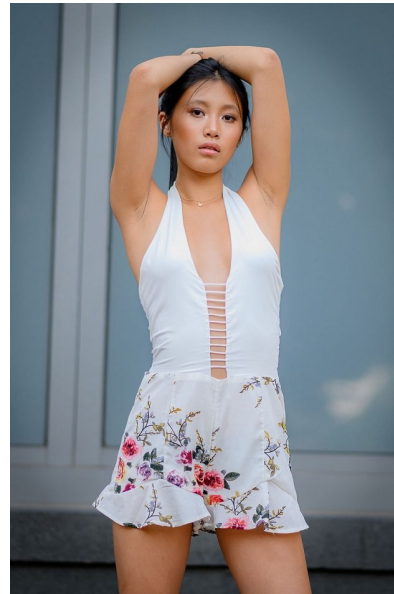

Garhay M

HEIGHT 5'7" BUST 34" B WAIST 24" HIPS 34" DRESS 0-2 US SHOE 7
US TOP S BOTTOM S HAIR BLACK EYES BROWN

TRUE
MODEL MANAGEMENT

265 W 37th Street | New York, NY 10018
+1 212-239-8783 | info@truemodel.net