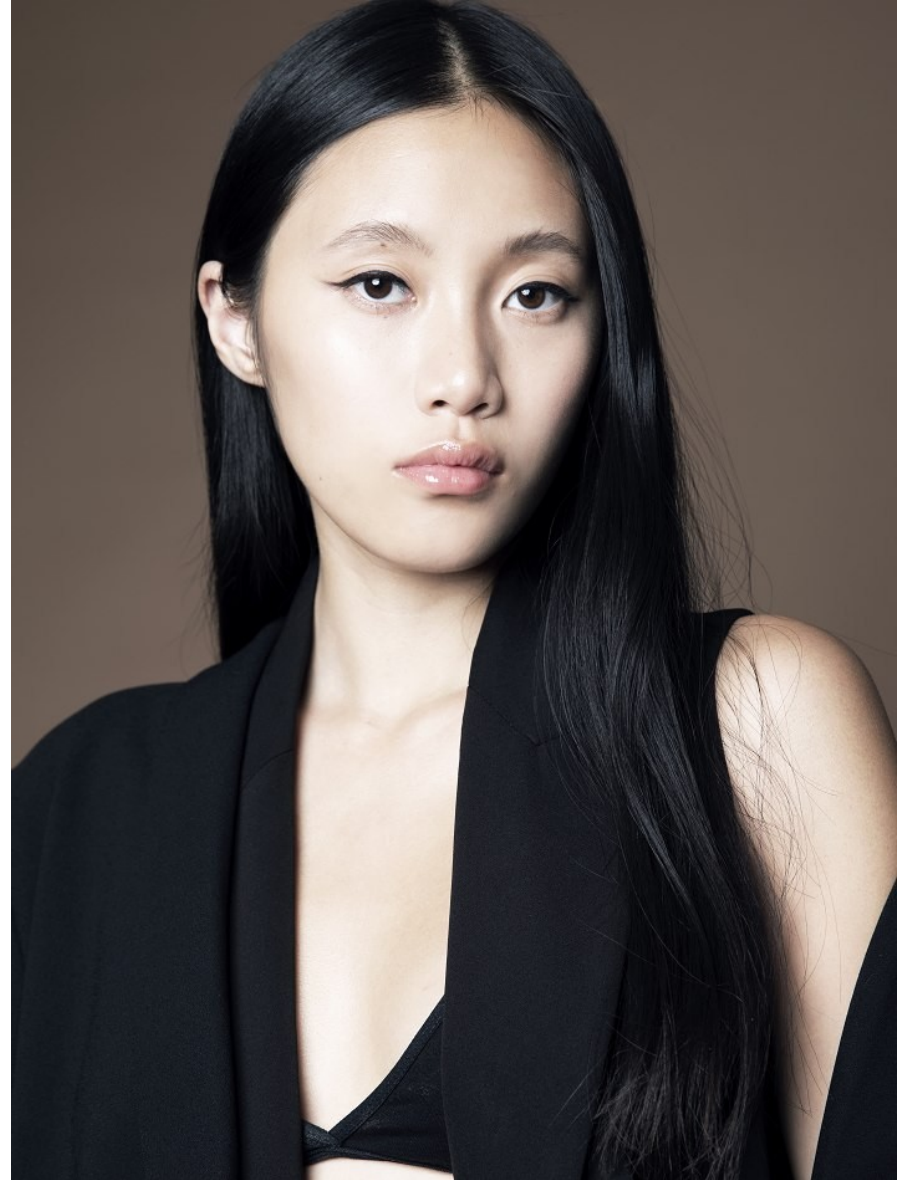

# TRUE

MODEL MANAGEMENT

Garhay M

HEIGHT 5'7" BUST 34" B WAIST 24" HIPS 34" DRESS 0-2 US SHOE 7 US TOP S BOTTOM S HAIR BLACK EYES BROWN