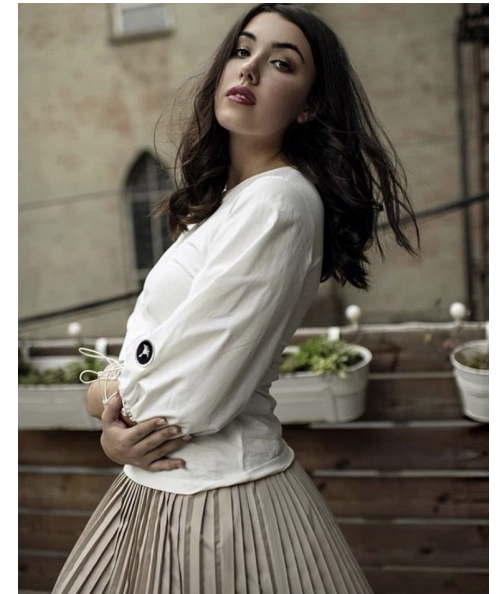

Mia D

HEIGHT 5'9" BUST 36" A WAIST 30" HIPS 43" DRESS 12 US SHOE 9.5
US HAIR DARK BROWN EYES BROWN

TRUE
MODEL MANAGEMENT

265 W 37th Street | New York, NY 10018
+1 212-239-8783 | info@truemodel.net