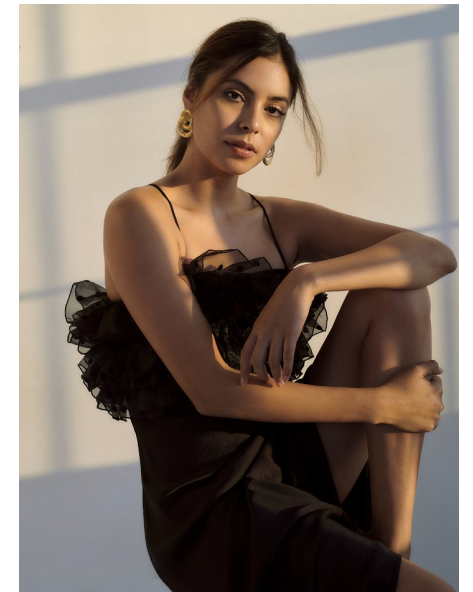

Nancy M

HEIGHT 5'8.5" BUST 34" B WAIST 26.5" HIPS 36" DRESS 2-4 US  
SHOE 9 US HAIR DARK BROWN EYES BROWN

**TRUE**  
MODEL MANAGEMENT

265 W 37th Street | New York, NY 10018  
+1 212-239-8783 | [info@truemodel.net](mailto:info@truemodel.net)