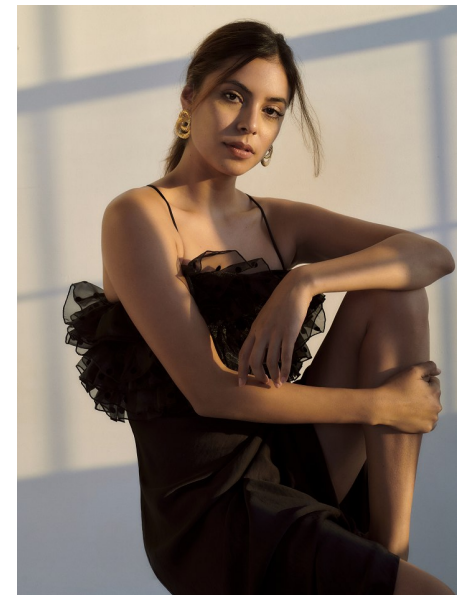

Nancy

HEIGHT 5'8.5" BUST 34" B WAIST 27" HIPS 37" DRESS 4-6 US SHOE 9
US HAIR DARK BROWN EYES BROWN

TRUE
MODEL MANAGEMENT

265 W 37th Street | New York, NY 10018
+1 212-239-8783 | info@truemodel.net