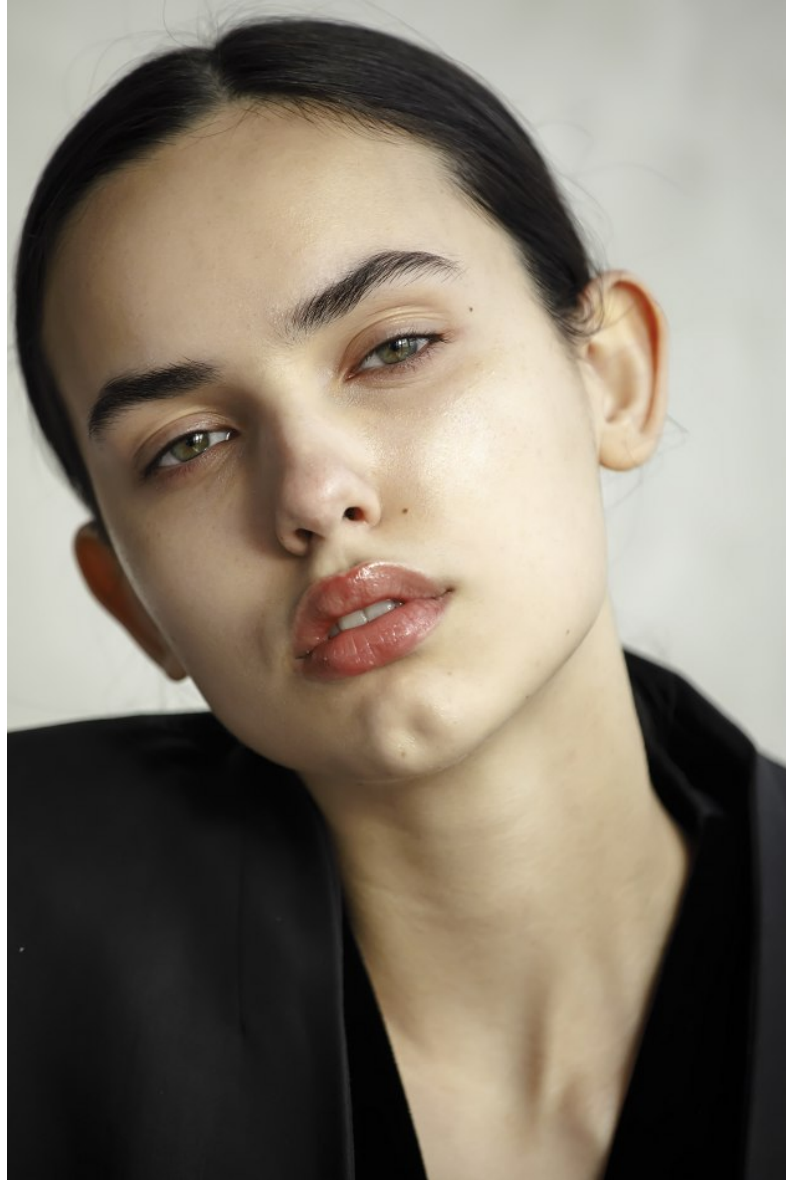

# TRUE

MODEL MANAGEMENT

Caitlyn S

HEIGHT 5'6" BUST 30" B/C WAIST 24" HIPS 36" DRESS 0-2 US SHOE 9 US HAIR DARK BROWN EYES GREEN