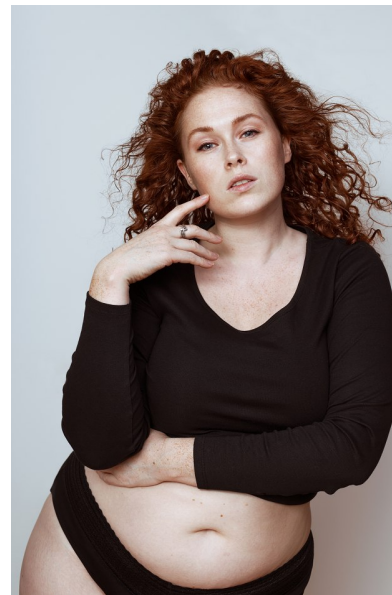

Sissela J

HEIGHT 5'9" BUST 36" F WAIST 34" HIPS 47" DRESS 14-16 US
SHOE 9.5 US HAIR AUBURN RED EYES BLUE

TRUE
MODEL MANAGEMENT

265 W 37th Street | New York, NY 10018
+1 212-239-8783 | info@truemodel.net