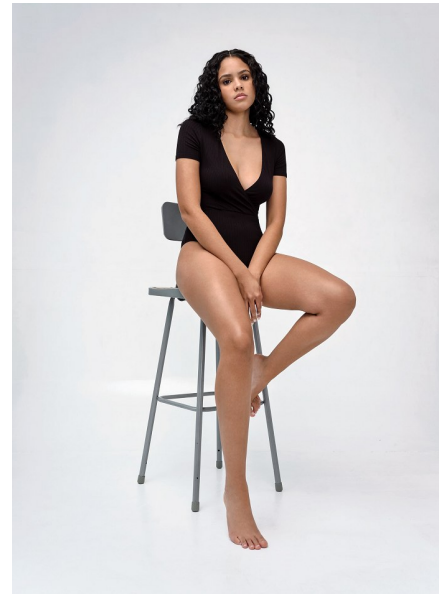

Briana R

HEIGHT 5'8" WAIST 27" HIPS 40" SHOE 9 US HAIR BLACK  
EYES BROWN

**TRUE**  
MODEL MANAGEMENT

265 W 37th Street | New York, NY 10018  
+1 212-239-8783 | [info@truemodel.net](mailto:info@truemodel.net)