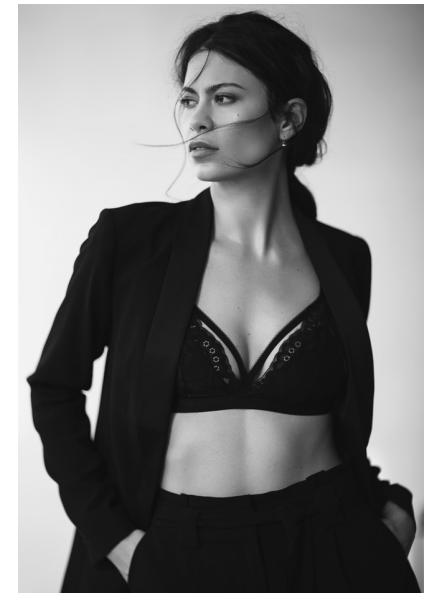

Albina G

HEIGHT 5'9" BUST 34" B WAIST 27" HIPS 37.5" DRESS 4 US SHOE 8
US HAIR BLACK EYES BROWN

TRUE
MODEL MANAGEMENT

265 W 37th Street | New York, NY 10018
+1 212-239-8783 | info@truemodel.net