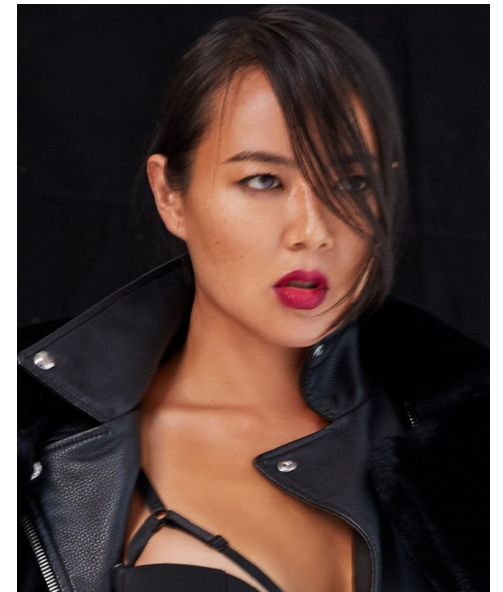

Angel P

HEIGHT 5'7" BUST 32" B WAIST 24" HIPS 34.5" DRESS 0 US SHOE 9
US HAIR BLACK EYES BLACK

TRUE
MODEL MANAGEMENT

265 W 37th Street | New York, NY 10018
+1 212-239-8783 | info@truemodel.net