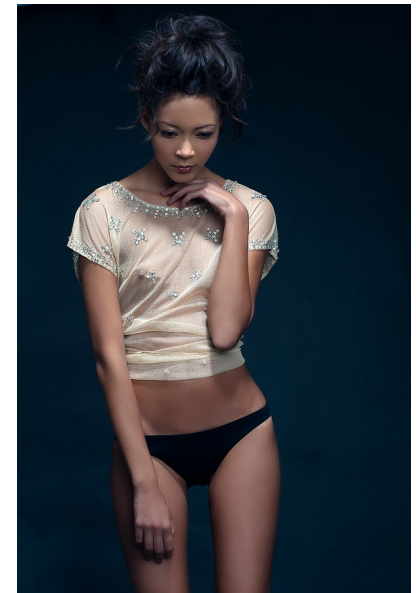

Alex W

HEIGHT 5'9" BUST 32" A WAIST 23.5" HIPS 35.5" DRESS 0-2 US  
SHOE 8.5 US HAIR BROWN EYES BROWN

**TRUE**  
MODEL MANAGEMENT

265 W 37th Street | New York, NY 10018  
+1 212-239-8783 | [info@truemodel.net](mailto:info@truemodel.net)