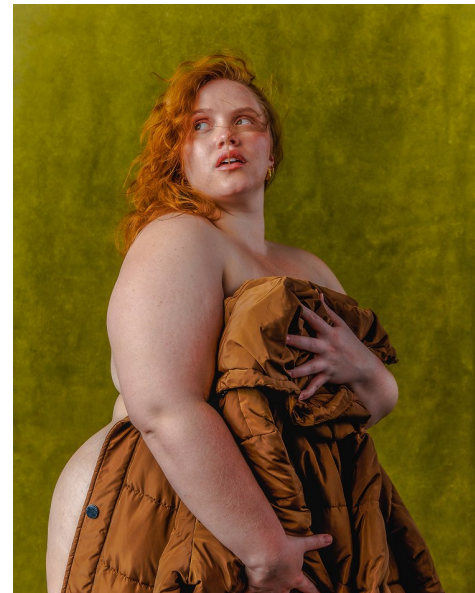

Lynley E

HEIGHT 5'4" BUST 38" D WAIST 39" HIPS 53" DRESS 18 US SHOE 9
US HAIR RED EYES GREEN

TRUE
MODEL MANAGEMENT

265 W 37th Street | New York, NY 10018
+1 212-239-8783 | info@truemodel.net