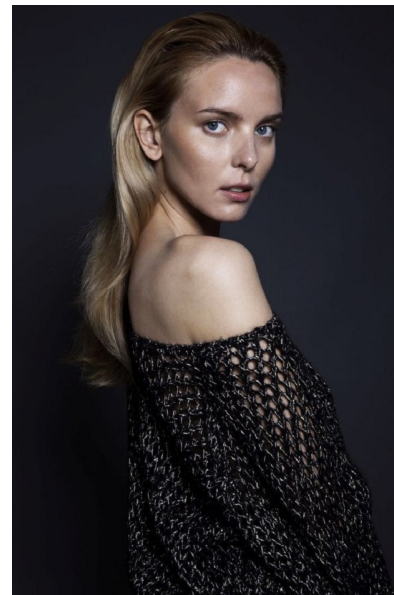

Karolina

HEIGHT 5'10.5" BUST 34" B/C WAIST 27" HIPS 38" DRESS 4-6 US
SHOE 9 US HAIR BLONDE EYES BLUE

TRUE
MODEL MANAGEMENT

265 W 37th Street | New York, NY 10018
+1 212-239-8783 | info@truemodel.net