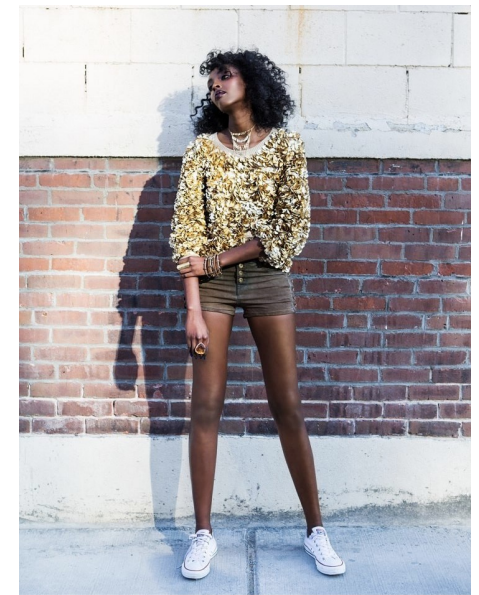

Anais

HEIGHT 5'11" BUST 32" B WAIST 23" HIPS 35.5" DRESS 0-2 US
SHOE 9.5 US HAIR BLACK EYES BLACK

TRUE
MODEL MANAGEMENT

265 W 37th Street | New York, NY 10018
+1 212-239-8783 | info@truemodel.net