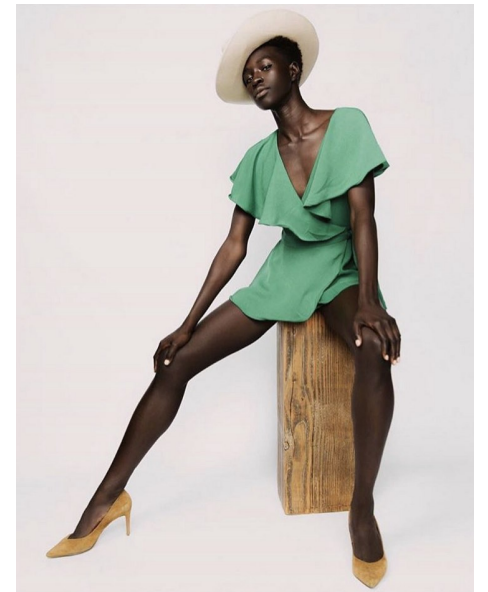

Hanno

HEIGHT 5'9.5" BUST 32" B WAIST 24" HIPS 35" DRESS 0-2 US
SHOE 10 US HAIR DARK BROWN EYES BROWN

TRUE
MODEL MANAGEMENT

265 W 37th Street | New York, NY 10018
+1 212-239-8783 | info@truemodel.net