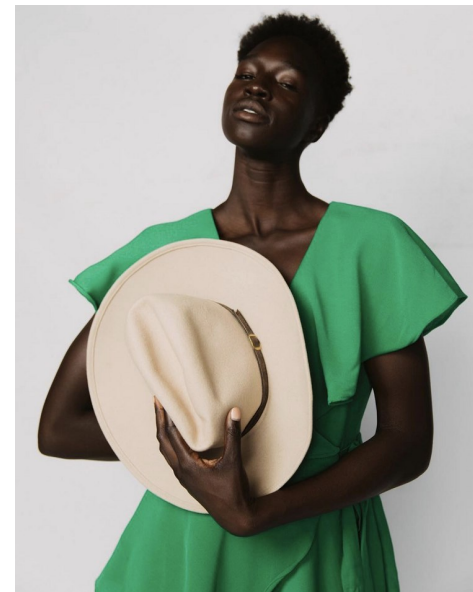

Hanno

HEIGHT 5'9.5" BUST 32" B WAIST 24" HIPS 35" DRESS 0-2 US
SHOE 10 US HAIR DARK BROWN EYES BROWN

TRUE
MODEL MANAGEMENT

265 W 37th Street | New York, NY 10018
+1 212-239-8783 | info@truemodel.net