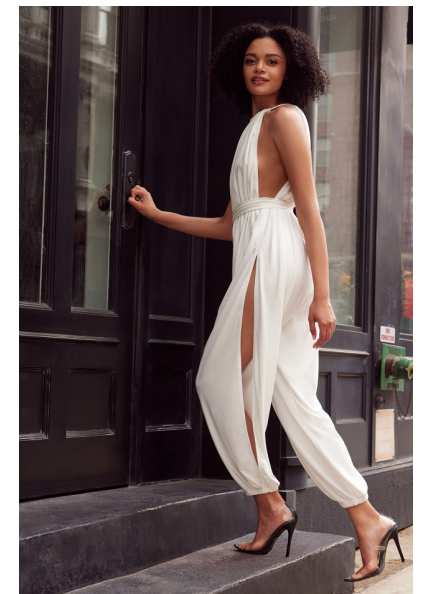

Ally

HEIGHT 5'11" BUST 34" A WAIST 25.5" HIPS 38" DRESS 4-6 US  
SHOE 9 US HAIR DARK BROWN EYES BROWN

**TRUE**  
MODEL MANAGEMENT

265 W 37th Street | New York, NY 10018  
+1 212-239-8783 | [info@truemodel.net](mailto:info@truemodel.net)