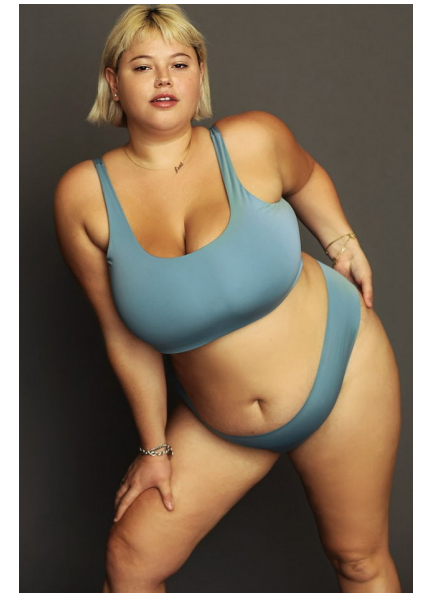

Liat

HEIGHT 5'6" BUST 40" G WAIST 39" HIPS 45.5" DRESS 14-16 US
SHOE 8 US HAIR PLATINUM BLOND EYES BROWN

TRUE
MODEL MANAGEMENT

265 W 37th Street | New York, NY 10018
+1 212-239-8783 | info@truemodel.net