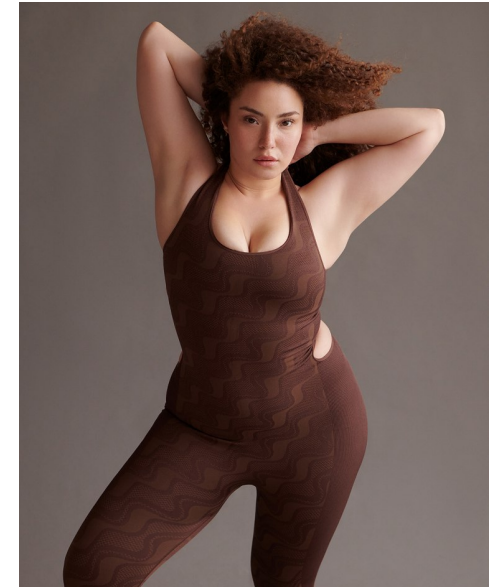

Katarina T

HEIGHT 5'7" BUST 34" DD WAIST 33" HIPS 47" DRESS 12 US SHOE 8
US HAIR RED EYES BROWN

TRUE
MODEL MANAGEMENT

265 W 37th Street | New York, NY 10018
+1 212-239-8783 | info@truemodel.net