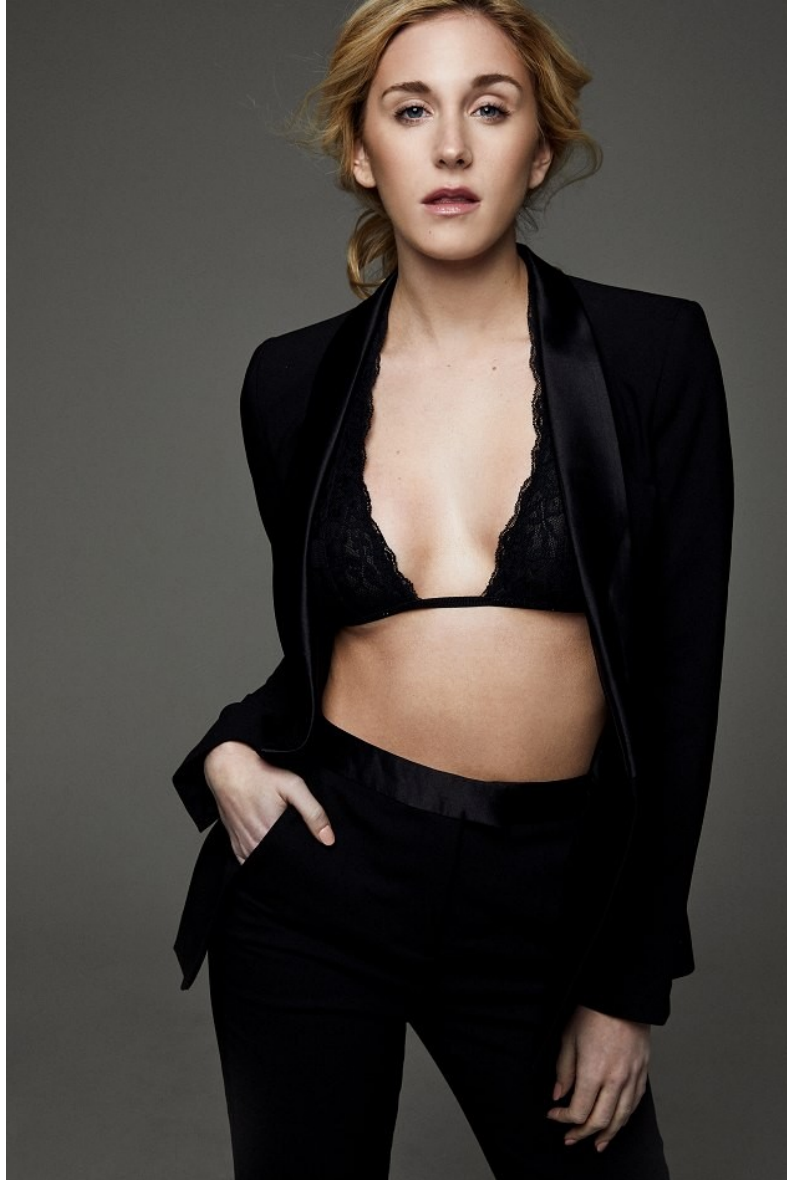

# TRUE

MODEL MANAGEMENT

Drea

HEIGHT 5'9" BUST 34" C WAIST 26" HIPS 37" DRESS 4 US SHOE 8 US HAIR BLONDE EYES BLUE