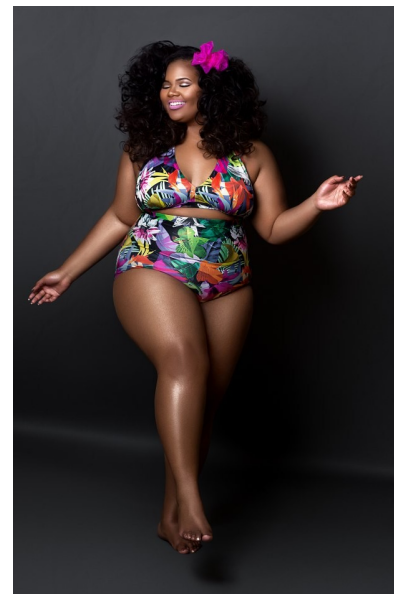

Yasmine

HEIGHT 5'8" BUST 54" WAIST 51" HIPS 60" DRESS 24 US SHOE 10.5
US HAIR BLACK EYES BLACK

TRUE
MODEL MANAGEMENT

265 W 37th Street | New York, NY 10018
+1 212-239-8783 | info@truemodel.net