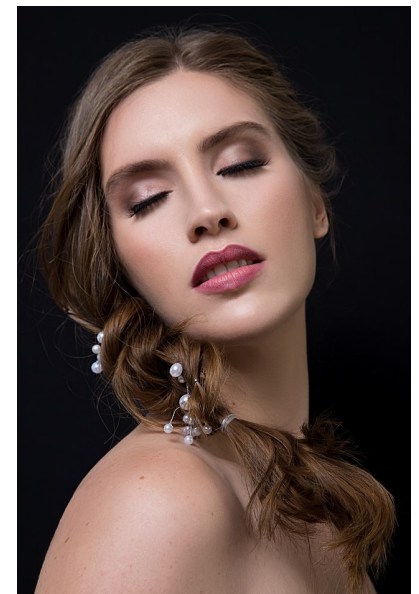

Heidi H

HEIGHT 5'8" BUST 34" C WAIST 28" HIPS 38.5" DRESS 6 US SHOE 10  
US HAIR BLONDE EYES BLUE

**TRUE**  
MODEL MANAGEMENT

265 W 37th Street | New York, NY 10018  
+1 212-239-8783 | [info@truemodel.net](mailto:info@truemodel.net)