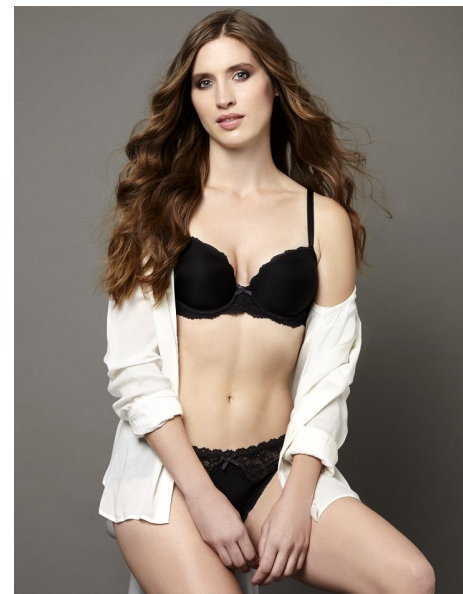

Heidi H

HEIGHT 5'8" BUST 34" C WAIST 28" HIPS 38.5" DRESS 6 US SHOE 10  
US HAIR BLONDE EYES BLUE

**TRUE**  
MODEL MANAGEMENT

265 W 37th Street | New York, NY 10018  
+1 212-239-8783 | [info@truemodel.net](mailto:info@truemodel.net)