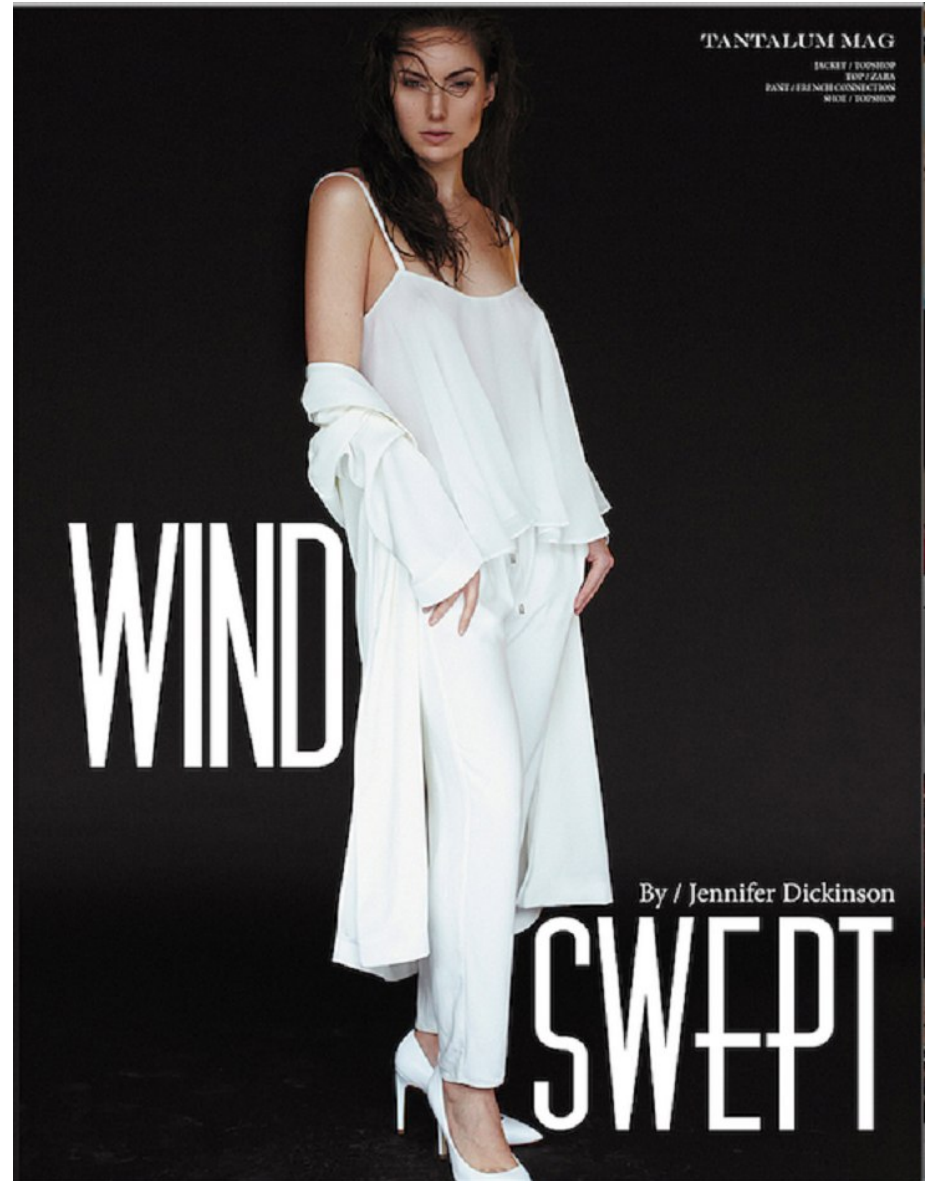

TRUE

MODEL MANAGEMENT

Robyn

HEIGHT 5'8" BUST 33" B/C WAIST 26" HIPS 35" DRESS 2-4 US SHOE 7.5 US HAIR BROWN EYES GREEN

TRUE

MODEL MANAGEMENT

Robyn

HEIGHT 5'8" BUST 33" B/C WAIST 26" HIPS 35" DRESS 2-4 US SHOE 7.5 US HAIR BROWN EYES GREEN