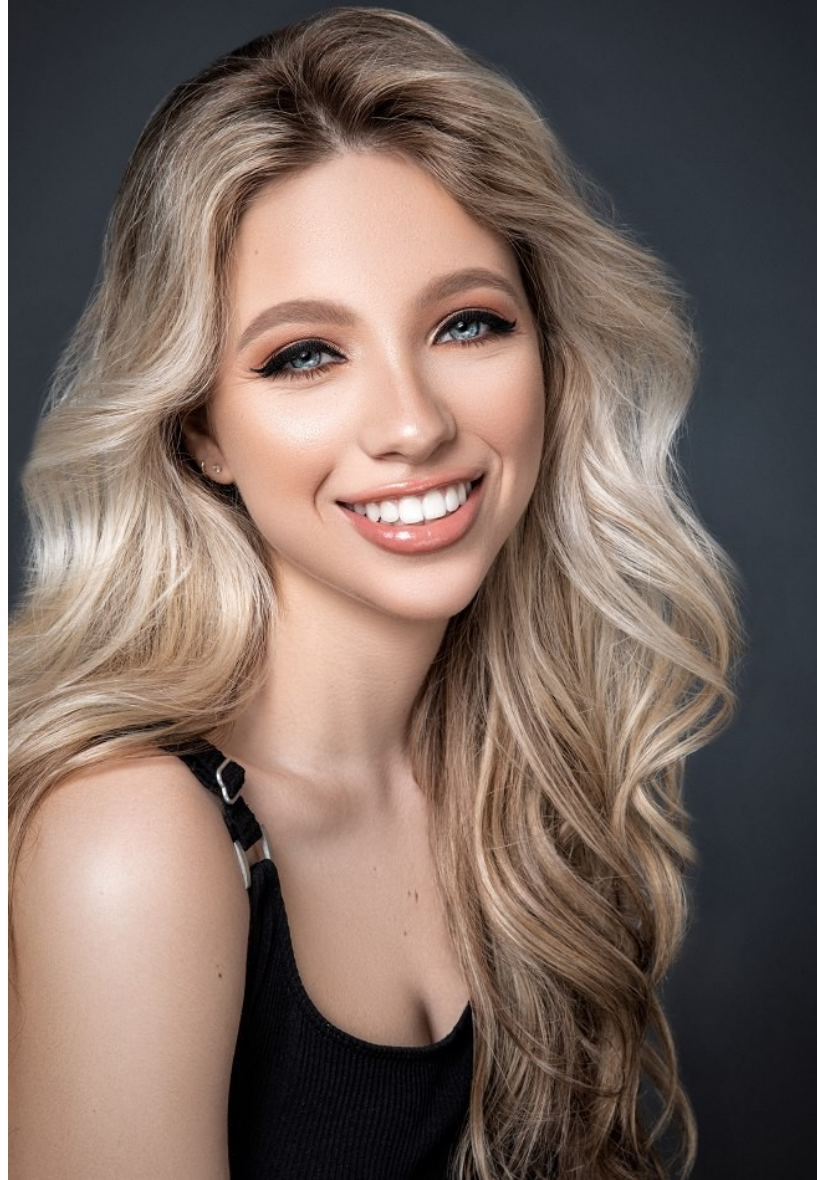

TRUE

MODEL MANAGEMENT

Katerina

HEIGHT 5'7" BUST 34" B WAIST 27" HIPS 38" DRESS 4 US SHOE 8 US HAIR BLONDE EYES BLUE/GREEN

TRUE

MODEL MANAGEMENT

Katerina

HEIGHT 5'7" BUST 34" B WAIST 27" HIPS 38" DRESS 4 US SHOE 8 US HAIR BLONDE EYES BLUE/GREEN