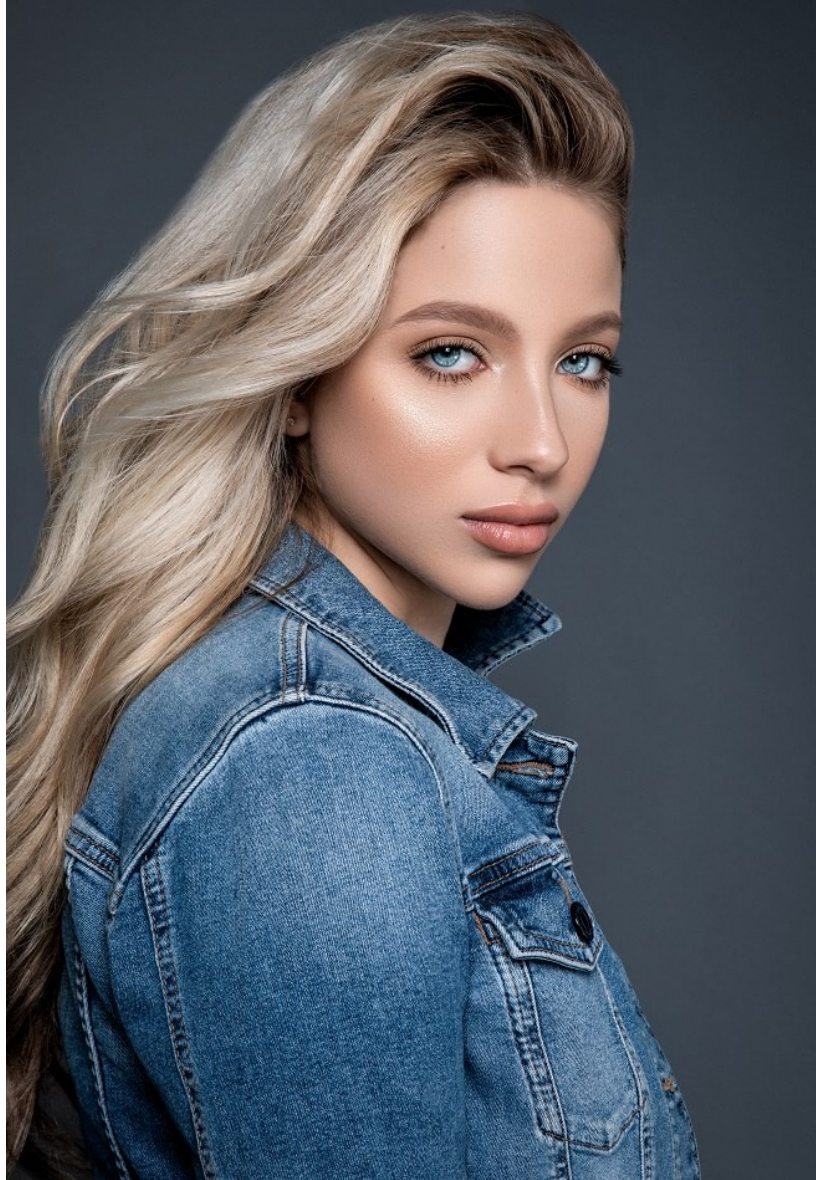

TRUE

MODEL MANAGEMENT

Katerina

HEIGHT 5'7" BUST 34" B WAIST 27" HIPS 38" DRESS 4 US SHOE 8 US HAIR BLONDE EYES BLUE/GREEN

TRUE

MODEL MANAGEMENT

Katerina

HEIGHT 5'7" BUST 34" B WAIST 27" HIPS 38" DRESS 4 US SHOE 8 US HAIR BLONDE EYES BLUE/GREEN