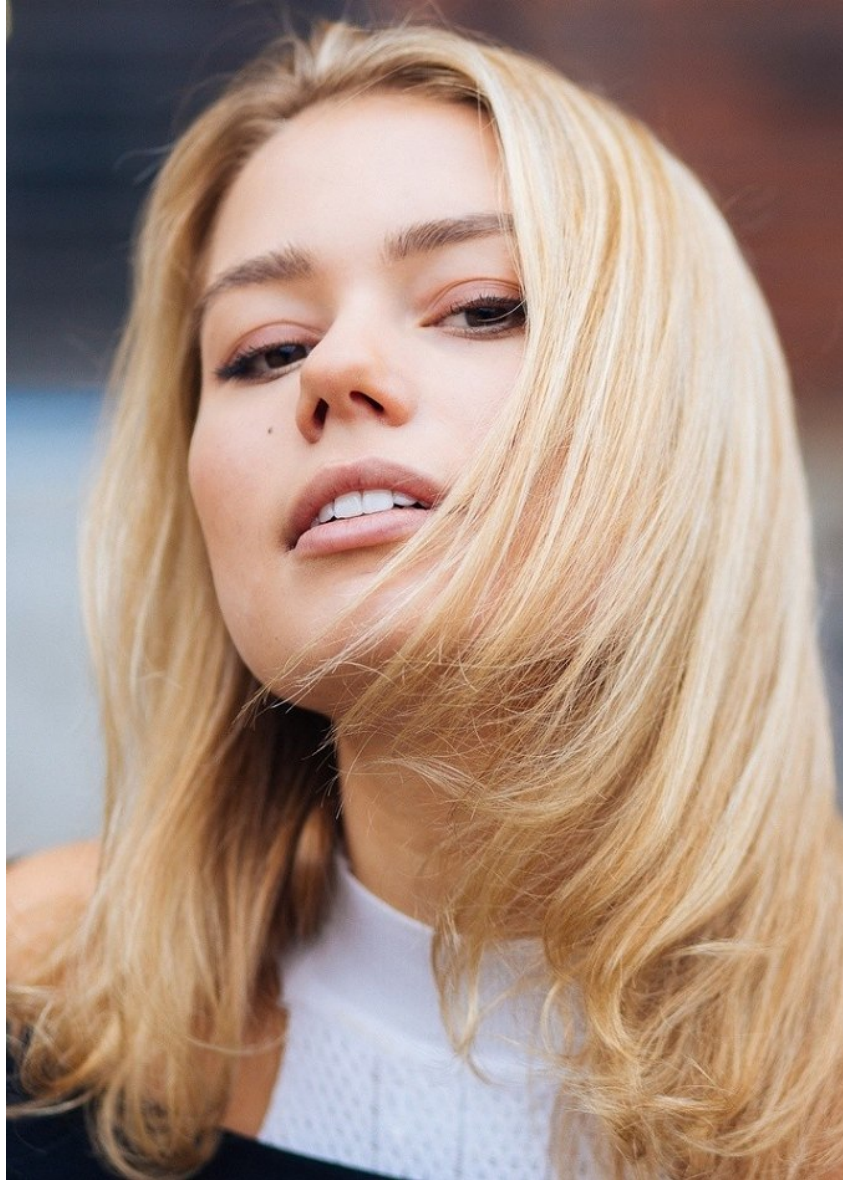

TRUE

MODEL MANAGEMENT

Alexandra V

HEIGHT 5'8" BUST 34" B WAIST 28" HIPS 38" DRESS 2 US SHOE 8 US HAIR BLONDE EYES BROWN

TRUE

MODEL MANAGEMENT

Alexandra V

HEIGHT 5'8" BUST 34" B WAIST 28" HIPS 38" DRESS 2 US SHOE 8 US HAIR BLONDE EYES BROWN