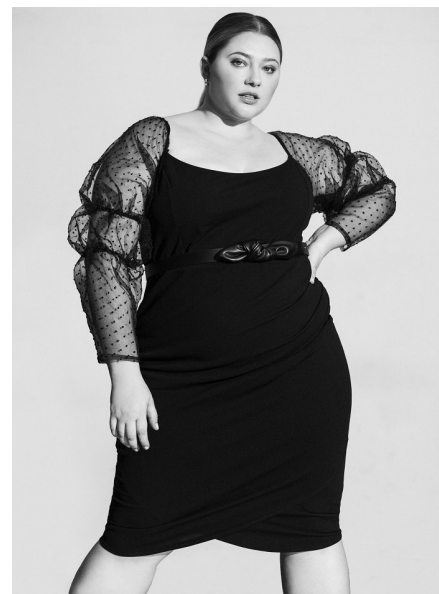

Krystal P

HEIGHT 5'8" BUST 42" DD WAIST 42" HIPS 53" DRESS 20 US  
SHOE 9.5 US HAIR DIRTY BLONDE EYES BLUE/GREY

**TRUE**  
MODEL MANAGEMENT

265 W 37th Street | New York, NY 10018  
+1 212-239-8783 | [info@truemodel.net](mailto:info@truemodel.net)