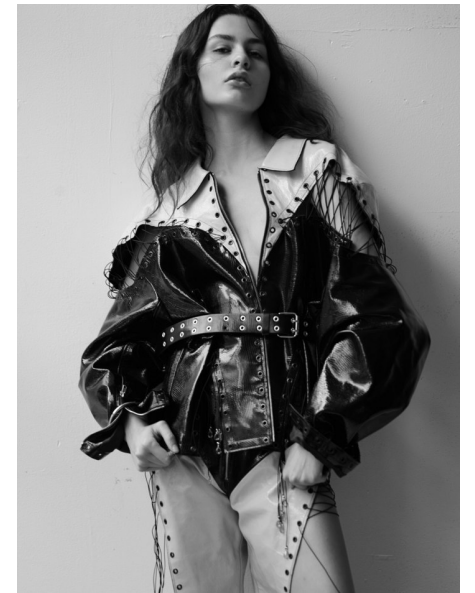

Paulina A

HEIGHT 5'9.5" BUST 33" B WAIST 25.5" HIPS 36" DRESS 2 US
SHOE 10 US HAIR BROWN EYES BROWN

TRUE
MODEL MANAGEMENT

265 W 37th Street | New York, NY 10018
+1 212-239-8783 | info@truemodel.net