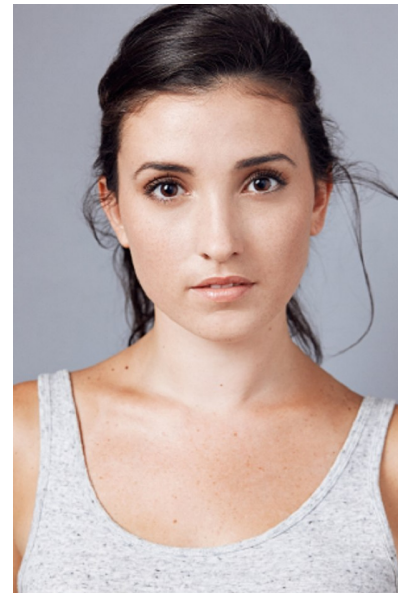

Caroline

HEIGHT 5'7" BUST 34" B WAIST 27" HIPS 38" DRESS 4 US SHOE 7 US
HAIR BROWN EYES BROWN

TRUE
MODEL MANAGEMENT

265 W 37th Street | New York, NY 10018
+1 212-239-8783 | info@truemodel.net