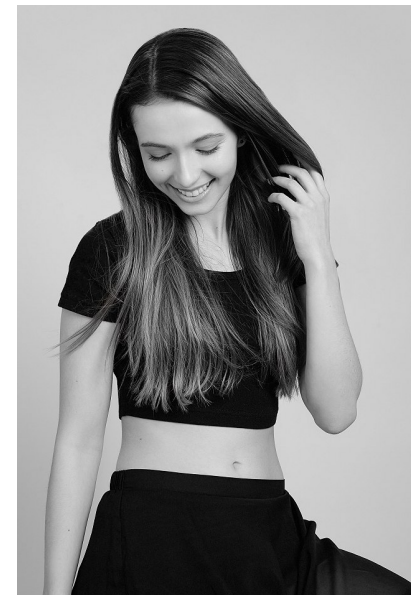

Anjelica Bette

HEIGHT 5'5" BUST 32" B/C WAIST 24" HIPS 35" DRESS 2-4 US  
SHOE 7.5 US HAIR LIGHT BROWN EYES HAZEL

**TRUE**  
MODEL MANAGEMENT

265 W 37th Street | New York, NY 10018  
+1 212-239-8783 | [info@truemodel.net](mailto:info@truemodel.net)