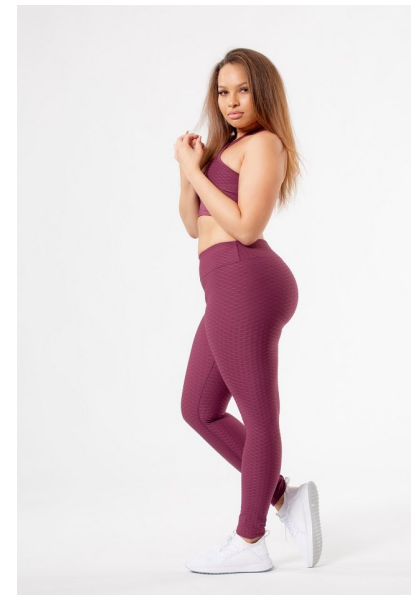

Olivia

HEIGHT 5'9" BUST 40" C WAIST 32" HIPS 47" DRESS 14 US
SHOE 11 US HAIR DIRTY BLONDE EYES HAZEL

TRUE
MODEL MANAGEMENT

265 W 37th Street | New York, NY 10018
+1 212-239-8783 | info@truemodel.net