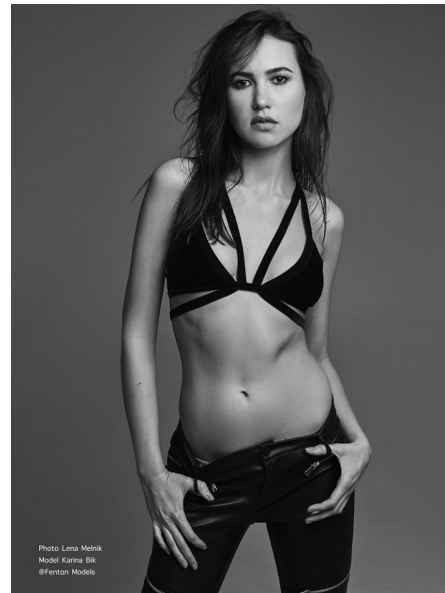

Karina B

HEIGHT 5'9" BUST 34" B WAIST 24.5" HIPS 35.5" DRESS 2 US SHOE 9
US HAIR BROWN EYES BROWN

TRUE
MODEL MANAGEMENT

265 W 37th Street | New York, NY 10018
+1 212-239-8783 | info@truemodel.net