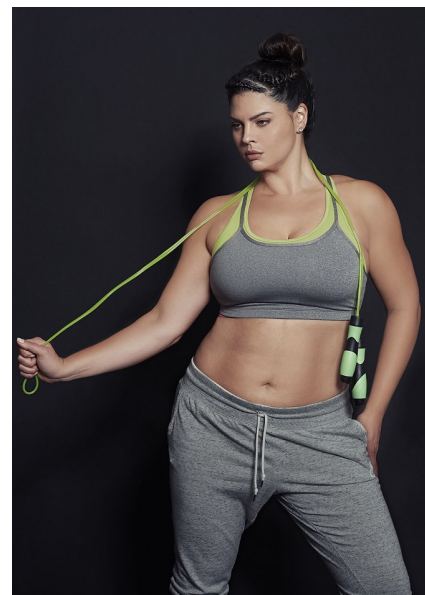

Melinda

HEIGHT 5'10" BUST 38" D WAIST 42" HIPS 49.5" DRESS 18 US
SHOE 11 US HAIR CHESTNUT EYES HAZEL

TRUE
MODEL MANAGEMENT

265 W 37th Street | New York, NY 10018
+1 212-239-8783 | info@truemodel.net