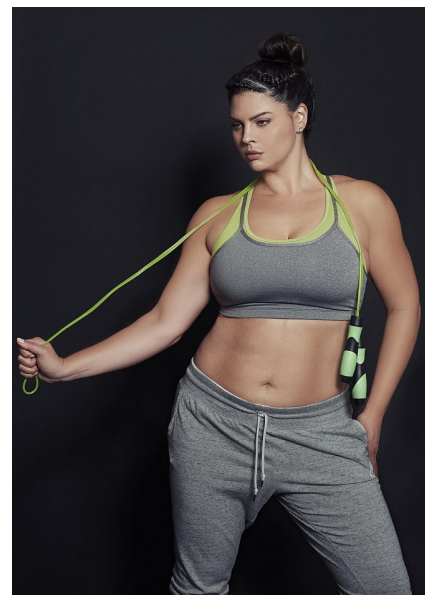

Melinda P

HEIGHT 5'10" BUST 38" D WAIST 40" HIPS 47" DRESS 16-18 US
SHOE 11 US HAIR CHESTNUT EYES HAZEL

TRUE
MODEL MANAGEMENT

265 W 37th Street | New York, NY 10018
+1 212-239-8783 | info@truemodel.net