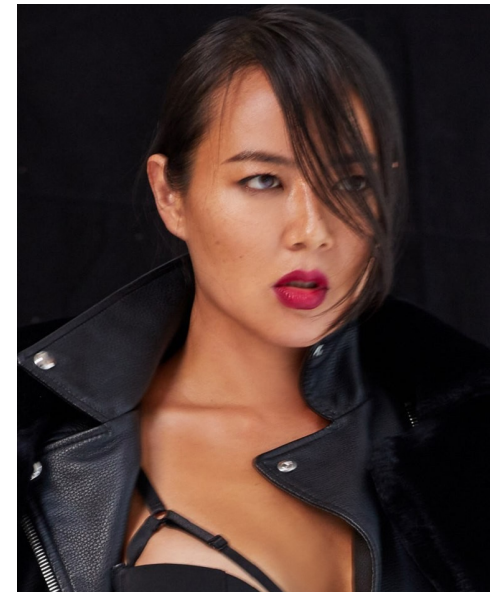

Angel P

HEIGHT 5'7" BUST 32" B WAIST 24" HIPS 34.5" DRESS 0 US SHOE 9  
US HAIR BLACK EYES BLACK

**TRUE**  
MODEL MANAGEMENT

265 W 37th Street | New York, NY 10018  
+1 212-239-8783 | info@truemodel.net