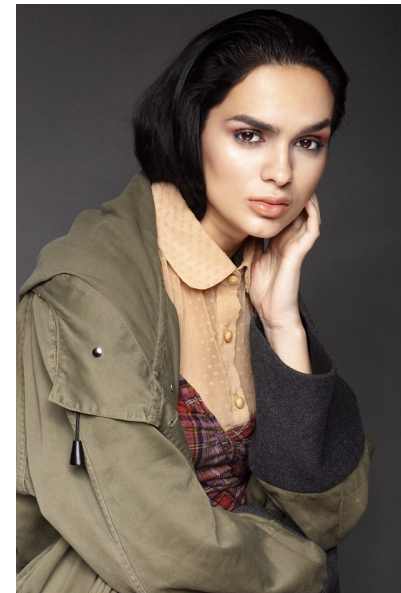

Valbona

HEIGHT 5'8" BUST 34" B WAIST 26" HIPS 36" DRESS 4 US SHOE 7.5
US HAIR BLACK EYES BROWN

TRUE
MODEL MANAGEMENT

265 W 37th Street | New York, NY 10018
+1 212-239-8783 | info@truemodel.net