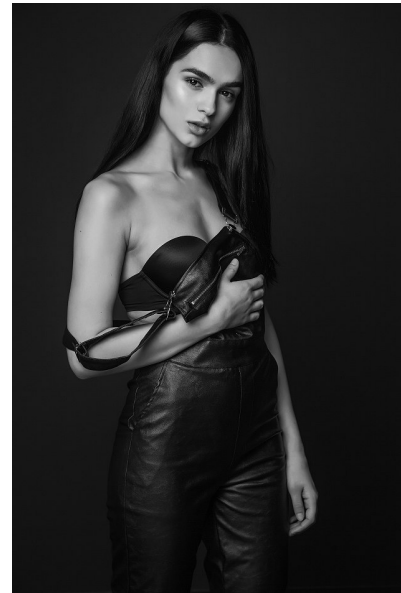

Valbona

HEIGHT 5'8" BUST 34" B WAIST 26" HIPS 36" DRESS 4 US SHOE 7.5
US HAIR BLACK EYES BROWN

TRUE
MODEL MANAGEMENT

265 W 37th Street | New York, NY 10018
+1 212-239-8783 | info@truemodel.net