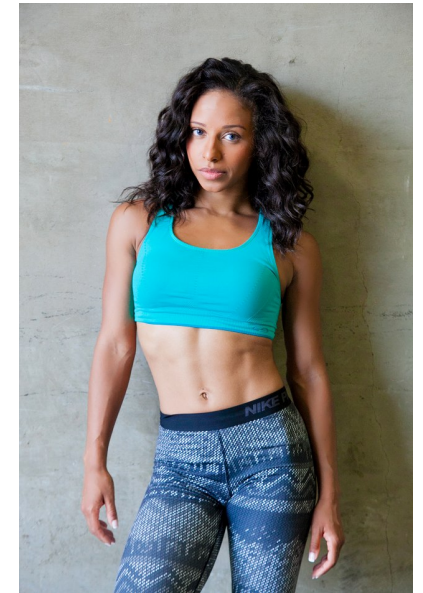

Amanda R

HEIGHT 5'4" BUST 36" B WAIST 26.5" HIPS 36" DRESS 2-4 US SHOE 7
US HAIR BROWN EYES BROWN

TRUE
MODEL MANAGEMENT

265 W 37th Street | New York, NY 10018
+1 212-239-8783 | info@truemodel.net